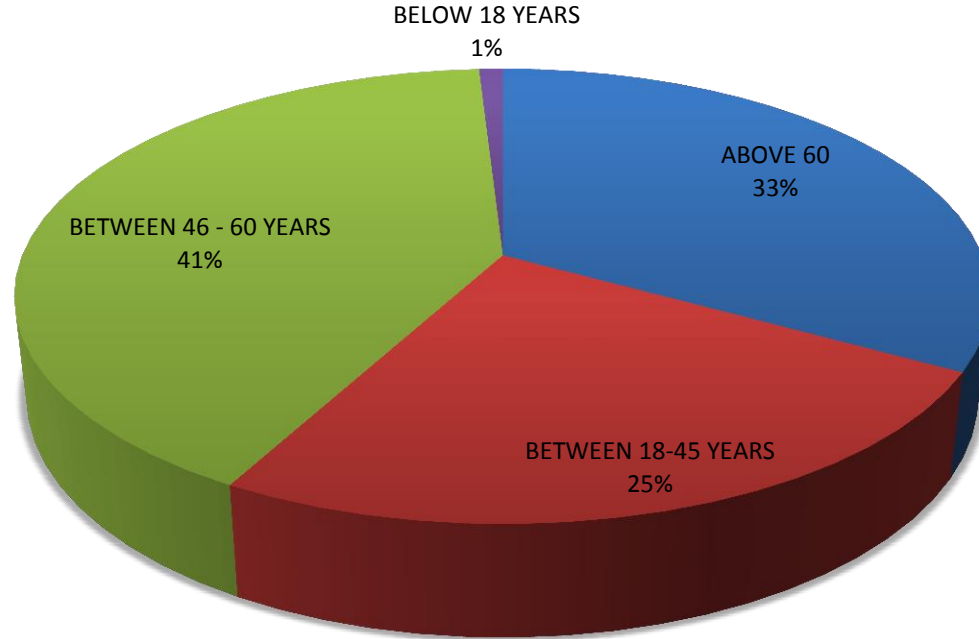

Year wise pilgrim number from 2009

** Additional 5,000 pilgrims were sent in 2015 which are not shown in the graph.*

Bangladesh Hajj Management Portal
Ministry of Religious Affairs

Managed by: Business Automation Ltd.

Pilgrim by gender: Hajj 2015

Age distribution of pilgrims: Hajj 2015

Bangladesh Hajj Management Portal

Ministry of Religious Affairs

Managed by: Business Automation Ltd.

Age distribution of male pilgrims: Hajj 2015

Bangladesh Hajj Management Portal

Ministry of Religious Affairs

Managed by: Business Automation Ltd.

Age distribution of female pilgrims: Hajj 2015

Bangladesh Hajj Management Portal

Ministry of Religious Affairs