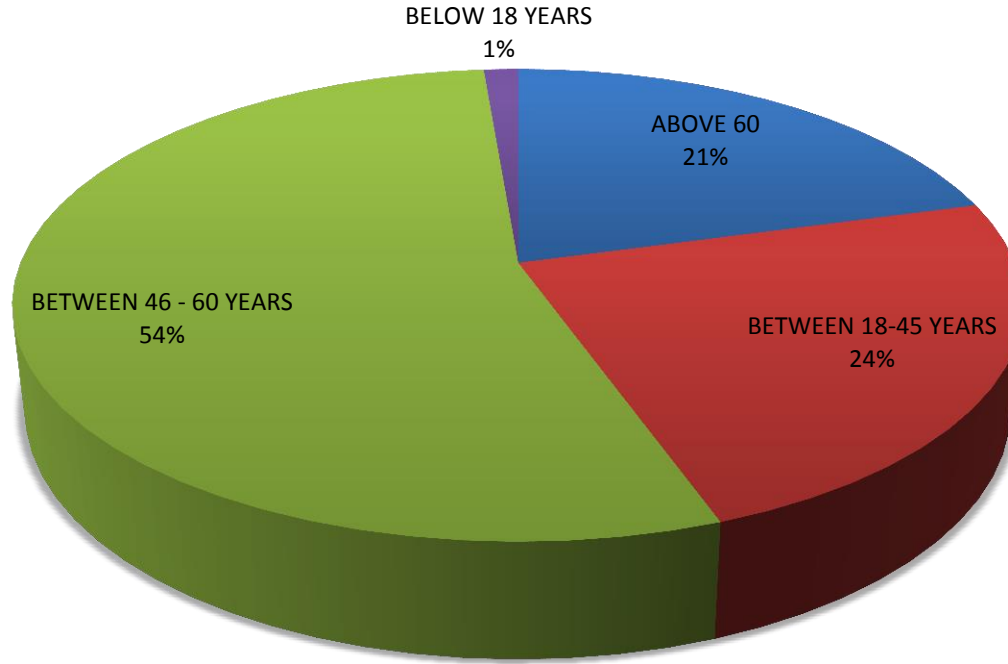

Year wise pilgrim number from 2009

** Additional 5,000 pilgrims were sent in 2015 which are not shown in the graph.*

Bangladesh Hajj Management Portal
Ministry of Religious Affairs

Managed by: Business Automation Ltd.

Pilgrim by gender: Hajj 2015

Age distribution of pilgrims: Hajj 2015

Bangladesh Hajj Management Portal

Ministry of Religious Affairs

Managed by: Business Automation Ltd.

Age distribution of male pilgrims: Hajj 2015

Bangladesh Hajj Management Portal

Ministry of Religious Affairs

Managed by: Business Automation Ltd.

Age distribution of female pilgrims: Hajj 2015

Bangladesh Hajj Management Portal

Ministry of Religious Affairs