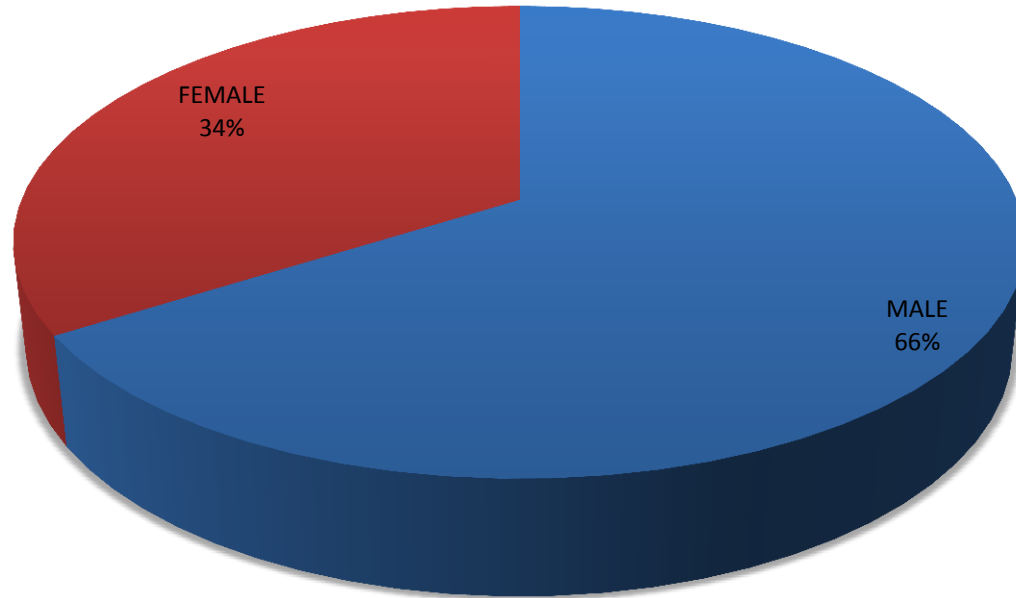

Year wise pilgrim number from 2009

** Additional 5,000 pilgrims were sent in 2015 which are not shown in the graph.*

Bangladesh Hajj Management Portal
Ministry of Religious Affairs

Managed by: Business Automation Ltd.

Pilgrim by gender: Hajj 2015

Age distribution of pilgrims: Hajj 2015

Bangladesh Hajj Management Portal

Ministry of Religious Affairs

Managed by: Business Automation Ltd.

Age distribution of male pilgrims: Hajj 2015