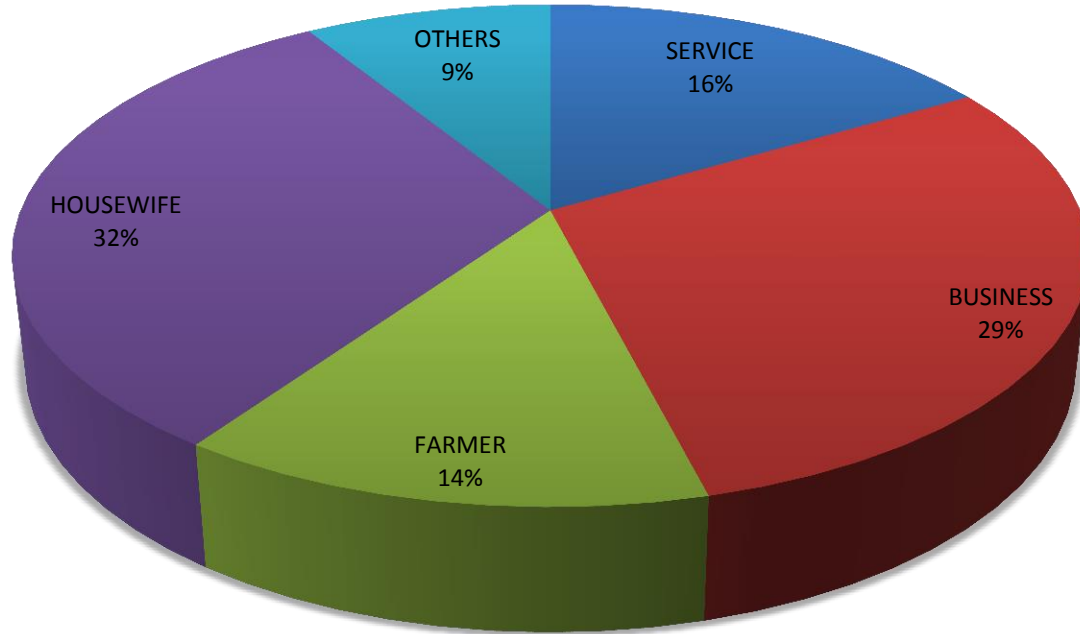

Profession of pilgrims: Hajj 2015