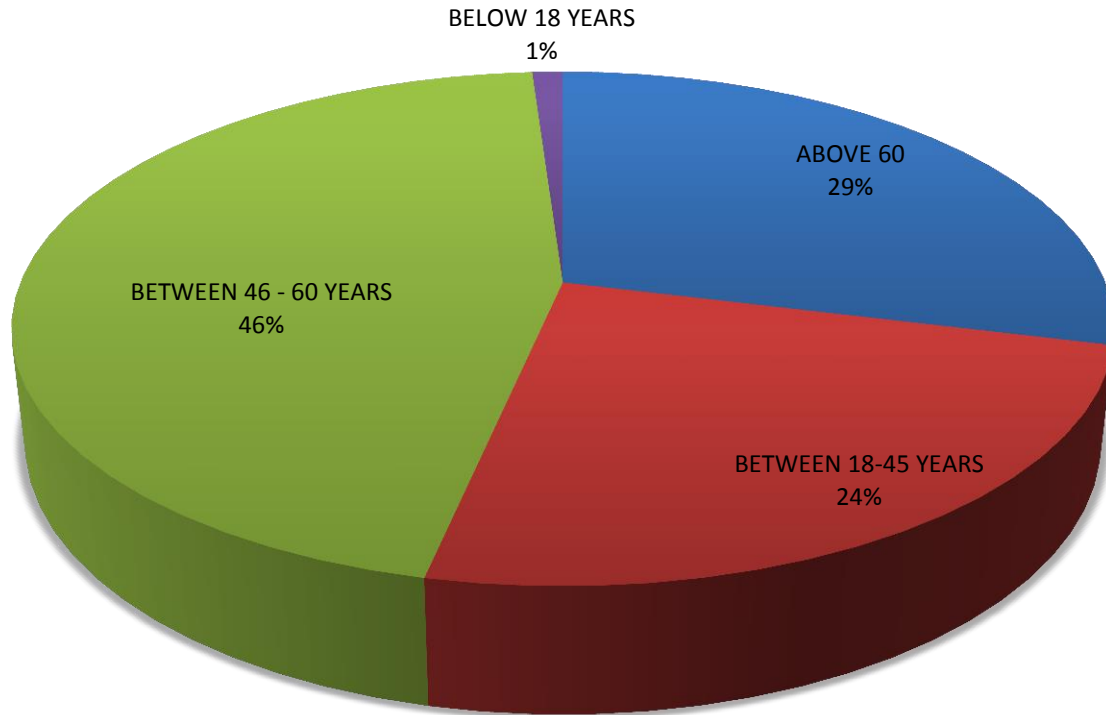

Year wise pilgrim number from 2009

** Additional 5,000 pilgrims were sent in 2015 which are not shown in the graph.*

Bangladesh Hajj Management Portal
Ministry of Religious Affairs

Managed by: Business Automation Ltd.

Pilgrim by gender: Hajj 2015

Age distribution of pilgrims: Hajj 2015

Bangladesh Hajj Management Portal

Ministry of Religious Affairs

Managed by: Business Automation Ltd.

Age distribution of male pilgrims: Hajj 2015