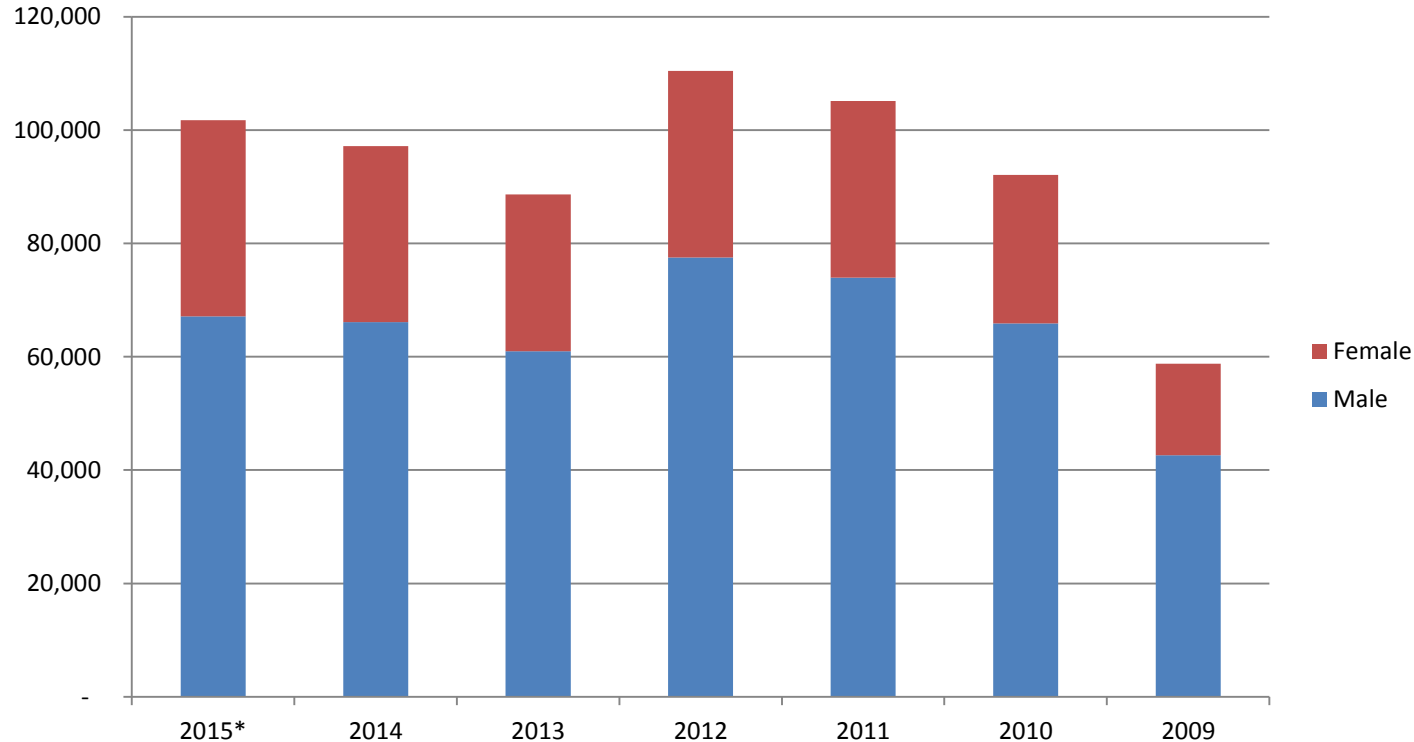

Year wise pilgrim number from 2009

** Additional 5,000 pilgrims were sent in 2015 which are not shown in the graph.*

Bangladesh Hajj Management Portal
Ministry of Religious Affairs

Managed by: Business Automation Ltd.

Pilgrim by gender: Hajj 2015

Age distribution of pilgrims: Hajj 2015

Bangladesh Hajj Management Portal

Ministry of Religious Affairs

Managed by: Business Automation Ltd.

Age distribution of male pilgrims: Hajj 2015